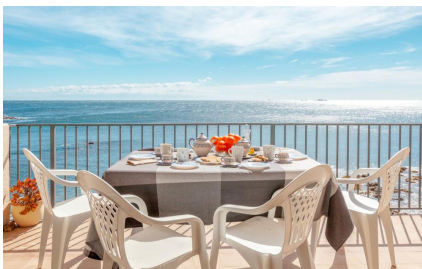

General

Type of Property: **Apartment** m2: **150**
m2 plot: **0** Distance from the beach:
Year of construction: Type of pool:
Views: **No views**

Characteristics

Number of rooms: **3** Toilets: **0** Bathrooms with bathtub: **1**
Bathrooms with shower: **0** Double beds: **1** Single beds: **3**
Bunk beds: **0** Cribs: **0** Sofa beds: **0**
Type of kitchen:

Other Features

Terrace

Equipment

Air Conditioning	Wardrobes	Kitchen equipment
Kettle	Dishwasher	Oven
Microwave	Coffee maker	Refrigerator
Washing Machine	Iron	TV
Free Wifi	Garden and outdoor furniture	Toaster