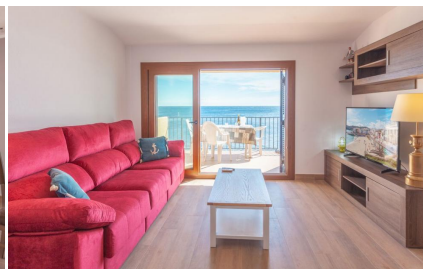

■ C O R R E D O R M A T Ó ■

REAL ESTATE & PROPERTY MANAGEMENT
IMMOBILIÀRIA & ADMINISTRACIÓ DE FINQUES

General

Type of Property: **Apartment** m2: **45**
m2 plot: **0** Distance from the beach:
Year of construction: Type of pool:
Views: **Seaview**

Characteristics

Number of rooms: **2** Toilets: **0** Bathrooms with bathtub: **1**
Bathrooms with shower: **0** Double beds: **1** Single beds: **1**
Bunk beds: **1** Cribs: **0** Sofa beds: **0**
Type of kitchen:

Other Features

Terrace

Equipment

Air Conditioning Kitchen equipment Kettle
Dishwasher Oven Microwave
Coffee maker Refrigerator Washing Machine
Iron TV Free Wifi
Garden and outdoor furniture Toaster