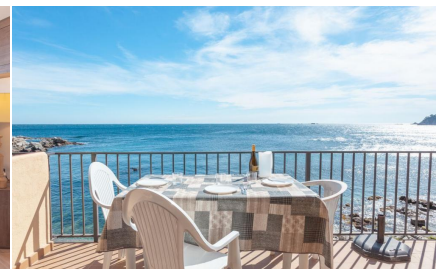

■ C O R R E D O R M A T Ó ■

REAL ESTATE & PROPERTY MANAGEMENT
IMMOBILIÀRIA & ADMINISTRACIÓ DE FINQUES

General

Type of Property: **Apartment** m2: **45**
m2 plot: **0** Distance from the beach:
Year of construction: Type of pool:
Views: **Seaview**

Characteristics

Number of rooms: **2** Toilets: **0** Bathrooms with bathtub: **1**
Bathrooms with shower: **0** Double beds: **1** Single beds: **1**
Bunk beds: **1** Cribs: **0** Sofa beds: **0**
Type of kitchen:

Other Features

Terrace

Equipment

Air Conditioning Kitchen equipment Kettle
Dishwasher Oven Microwave
Coffee maker Refrigerator Washing Machine
Iron TV Free Wifi
Garden and outdoor furniture Toaster