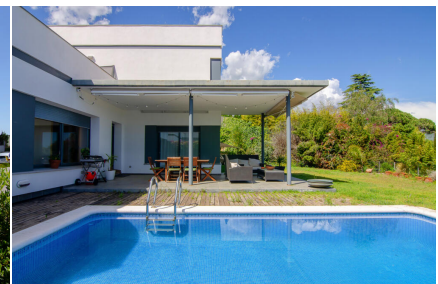

General

Type of Property: **Detached house / Villa** m2: **220**
m2 plot: **0** Distance from the beach:
Year of construction: Type of pool: **Private**
Views: **Second line sea views**

Characteristics

Number of rooms: **3** Toilets: **1** Bathrooms with bathtub: **3**
Bathrooms with shower: **0** Double beds: **3** Single beds: **0**
Bunk beds: **0** Cribs: **0** Sofa beds: **0**
Type of kitchen:

Other Features

Terrace Garden Parking

Equipment

Heating Wardrobes Kitchen equipment
Kettle Dishwasher Oven
Microwave Coffee maker Refrigerator
Washing Machine Iron Mobile coverage
TV Free Wifi Portable barbecue
Garden furniture Garden and outdoor furniture Awning
Toaster