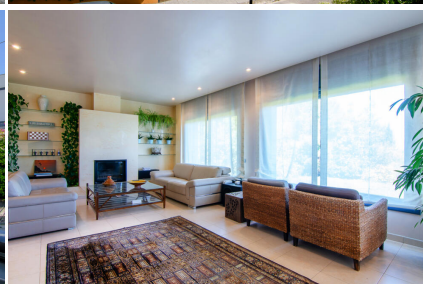

General

Type of Property: **Detached house / Villa** m2: **220**
m2 plot: **0** Distance from the beach:
Year of construction: Type of pool: **Private**
Views: **Second line sea views**

Characteristics

Number of rooms: **3** Toilets: **1** Bathrooms with bathtub: **3**
Bathrooms with shower: **0** Double beds: **3** Single beds: **0**
Bunk beds: **0** Cribs: **0** Sofa beds: **0**
Type of kitchen:

Other Features

Terrace Garden Parking

Equipment

Heating Wardrobes Kitchen equipment
Kettle Dishwasher Oven
Microwave Coffee maker Refrigerator
Washing Machine Iron Mobile coverage
TV Free Wifi Portable barbecue
Garden furniture Garden and outdoor furniture Awning
Toaster