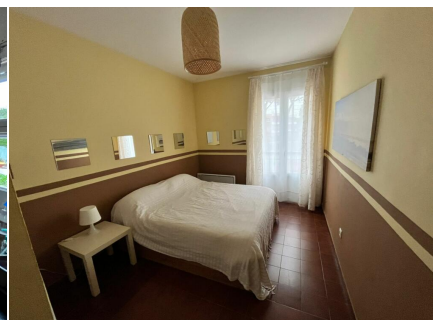

General

Type of Property: **Semi-detached** m2: **0**
house

m2 plot: **0** Distance from the beach:

Year of construction: Type of pool: **Community**

Views:

Characteristics

Number of rooms: 3	Toilets: 0	Bathrooms with bathtub: 1
Bathrooms with shower: 1	Double beds: 2	Single beds: 2
Bunk beds: 0	Cribs: 0	Sofa beds: 0
Type of kitchen:		

Other Features

Terrace	Garden	Parking

Equipment

Wardrobes	Kitchen equipment	Kettle
Dishwasher	Oven	Microwave
Coffee maker	Refrigerator	Washing Machine
Tumble drier	Iron	TV
Garden furniture	Garden and outdoor furniture	Deckchair
Toaster