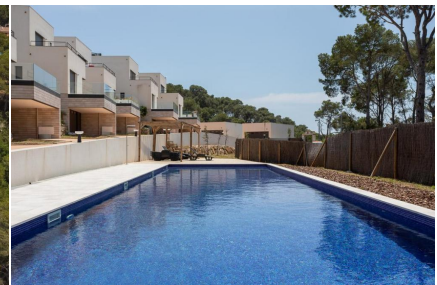

General

Type of Property: **Detached house / Villa** m2: **150**
m2 plot: **0** Distance from the beach:
Year of construction: **2022** Type of pool: **Community**
Views: **No views**

Characteristics

Number of rooms: **4** Toilets: **1** Bathrooms with bathtub: **0**
Bathrooms with shower: **3** Double beds: **3** Single beds: **0**
Bunk beds: **0** Cribs: **0** Sofa beds: **0**
Type of kitchen:

Other Features

Terrace Garden Garage

Equipment

Heating Air Conditioning Wardrobes
Kitchen equipment Kettle Dishwasher
Oven Microwave Coffee maker
Refrigerator Washing Machine Iron
Hot water tank TV Portable barbecue
Garden furniture Garden and outdoor Deckchair
furniture
Toaster