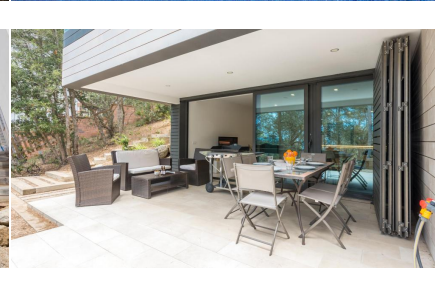

Ref: CM2134 VILLA VENEZUELA

LLAFRANC

HUTG-000001

DESCRIPTION

Sea, Sky, Forest, Relax, Luxury, Technology... are some of the names that define this fabulous residential lighthouse in Llafranc - Costa Brava. A fantastic semi-detached house in contemporary style, located in a fantastic community that features a pool, gardens, and access to a tennis court. The house is distributed over two levels. On the ground floor, you'll find a bright entrance hall that leads to a fully equipped open kitchen and a beautiful dining room and a large living room from where you can go out to a lovely terrace and garden to enjoy the tranquility of the Costa Brava. The house has 3 double bedrooms and one single bedroom. Air conditioning and heating. Garage with space for two cars. Capacity: 7 people.

Other Features

Terrace Garden Garage

Equipment

Heating Air Conditioning Wardrobes
 Kitchen equipment Kettle Dishwasher
 Oven Microwave Coffee maker
 Refrigerator Washing Machine Iron
 Hot water tank TV Portable barbecue
 Garden furniture Garden and outdoor Deckchair
 furniture
 Toaster