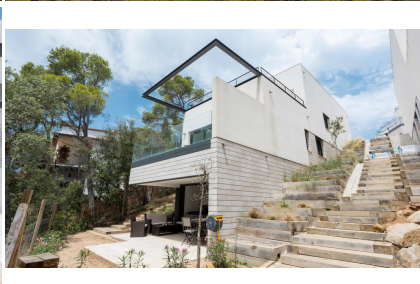

General

Type of Property: **Detached house / Villa** m2: **150**
m2 plot: **0** Distance from the beach:
Year of construction: **2022** Type of pool: **Community**
Views: **No views**

Characteristics

Number of rooms: **4** Toilets: **1** Bathrooms with bathtub: **0**
Bathrooms with shower: **3** Double beds: **3** Single beds: **0**
Bunk beds: **0** Cribs: **0** Sofa beds: **0**
Type of kitchen:

Other Features

Terrace Garden Garage

Equipment

Heating Air Conditioning Wardrobes
Kitchen equipment Kettle Dishwasher
Oven Microwave Coffee maker
Refrigerator Washing Machine Iron
Hot water tank TV Portable barbecue
Garden furniture Garden and outdoor Deckchair
furniture
Toaster