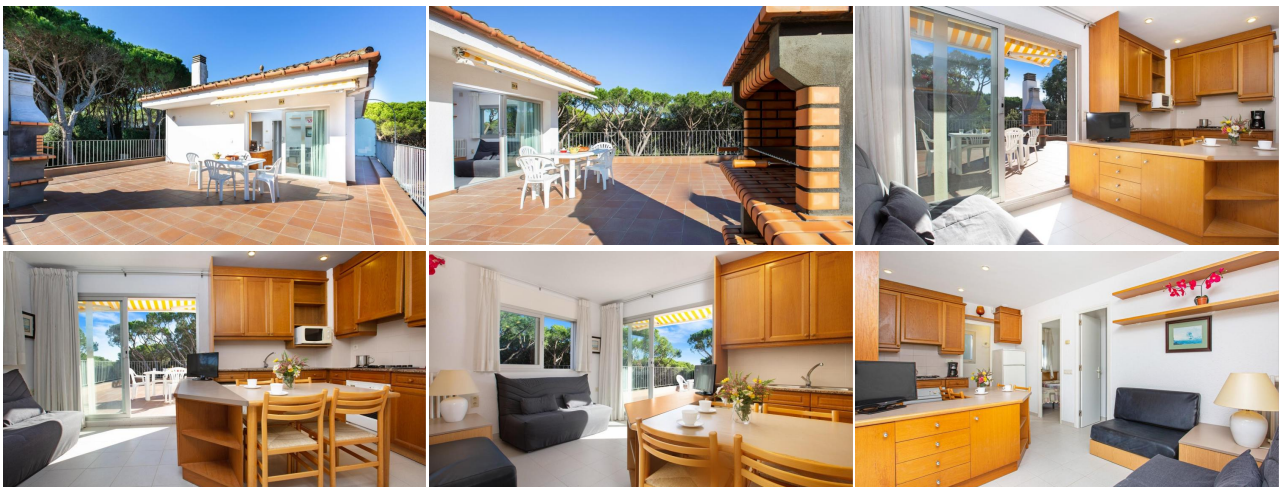

**Ref: CM2081 Mas Vermey nº10 -
Apartment with shared swimming pool -
Calella de Palafrugell**
CALELLA DE PALAFRUGELL

HUTG-057609-87

DESCRIPTION

Nice apartments located in Calella de Palafrugell just 800 meters from Llafranc beach and 1km from La Canadell in Calella de Palafrugell. Small residential complex of only 10 apartments with communal pool, children's garden area and pine forest. Very quiet residential ideal for enjoying family holidays. The apartment is located on the second floor (top floor) and consists of 2 double bedrooms (1 with a double bed and one with 2 single beds) that share a bathroom with a shower. Open fully equipped kitchen with oven, microwave, washing machine and access to the living-dining room, from where there is a direct access to a large and wonderful terrace with a barbecue and a beautiful view of the territory and swimming pool. Capacity: 5 people. Sofa-bed in the living-room. Outdoor parking for one car. Electric car charger (€15/charge). Air conditioning (€35/week). Wi-fi.

General

Type of Property: **Apartment** m2: **36**
 m2 plot: **54** Distance from the beach: **800**
 Year of construction: Type of pool: **Community**
 Views: **Pool view**

Characteristics

Number of rooms: 2	Toilets: 0	Bathrooms with bathtub: 0
Bathrooms with shower: 1	Double beds: 0	Single beds: 4
Bunk beds: 0	Cribs: 0	Sofa beds: 1
Type of kitchen: American kitchen		

Other Features

Terrace Garage

Equipment

Heating	Wardrobes	Kitchen equipment
Kettle	Oven	Microwave
Coffee maker	TV	Free Wifi
BBQ	Garden and outdoor furniture	Awning
Toaster	Communal washing machine	Children's outdoor play area