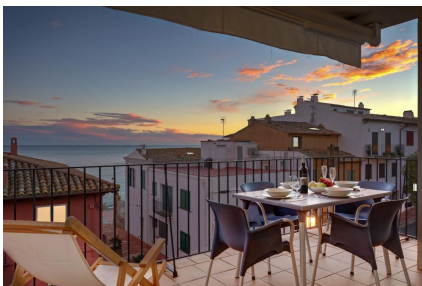

General

Type of Property: **Apartment** m2: **60**
m2 plot: **0** Distance from the beach: **50 m.**
Year of construction: Type of pool:
2001
Views: **Second line sea views**

Characteristics

Number of rooms: 2	Toilets: 0	Bathrooms with bathtub: 1
Bathrooms with shower: 1	Double beds: 1	Single beds: 2
Bunk beds: 0	Cribs: 0	Sofa beds: 0
Type of kitchen:		

Other Features

Terrace	Lift	Parking

Equipment

Heating	Wardrobes	Kitchen equipment
Kettle	Dishwasher	Oven
Microwave	Coffee maker	Refrigerator
Washing Machine	Iron	Hot water tank
TV	DVD	Free Wifi
Garden and outdoor furniture	Awning	Toaster
Mixer